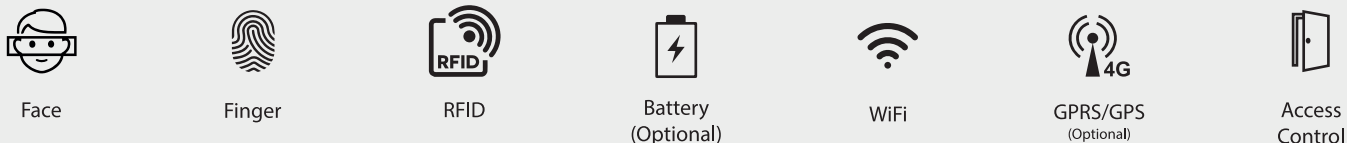

N-Uface 602

Multi-Bio Attendance and Access Control System

Storage Capacity

Face Capacity	3000
Finger Capacity	10,000
Card Capacity	10,000
Max User	10,000
Log Capacity	2,00,000

Features

- World-class Face Identification Technology
- High-Speed and Accurate Fingerprint Identification
- Face, Fingerprint, Card, Password authentication
- 1 output relay for door open.
- Good adaptation for dry, moist and rough fingerprints.
- Not necessary of bright lights during scans.
- supremely low Electric energy consumption.
- Comprehensive SDK is available for development & integration.